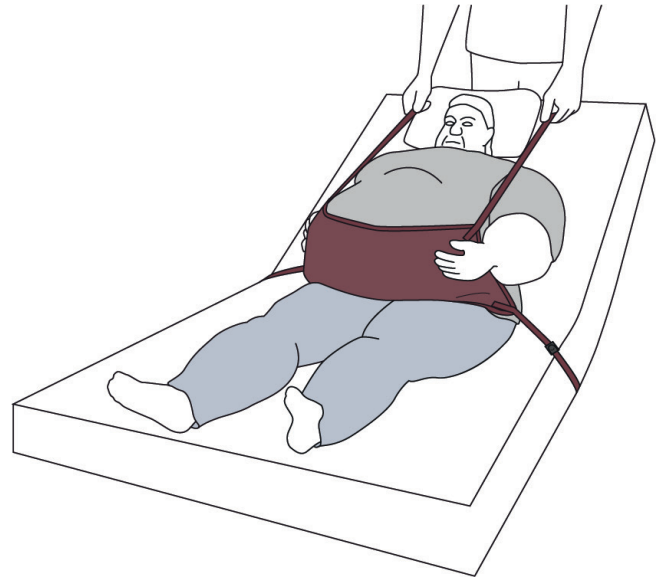

## Pannus Support Sling

- Manufactured in Silva-Superfine with COOLMAX® fabric
- Easy to fit
- Helps to gain access to area for hygiene purposes
- Will help support and aid lifting
- Reduces patient/carer handling
- Wash Temp 71°C/159°F
- Tumble dry low heat (max 50°C)

### Product Codes & Specifications:

Silva-Superfine  
with COOLMAX®

**A**

**B**

One Size

B-PAN

98cm

60cm