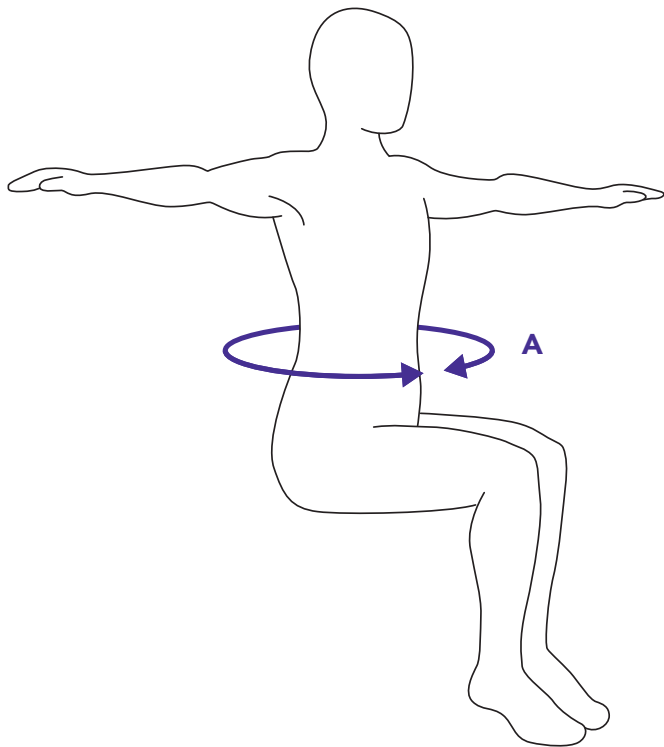

Transporter Sling

REHABILITATION RANGE

Code/s:
204A

Materials:
100% Polyester

	A	
	CM	INCH
XS	77 - 87cm	30¼ - 34¼"
S	87 - 107cm	34¼ - 42¼"
M	97 - 117cm	38¼ - 46"
L	112 - 132cm	44 - 52"
XL	125 - 145cm	49¼ - 57"
XXL	138 - 158cm	54¼" - 62¼"