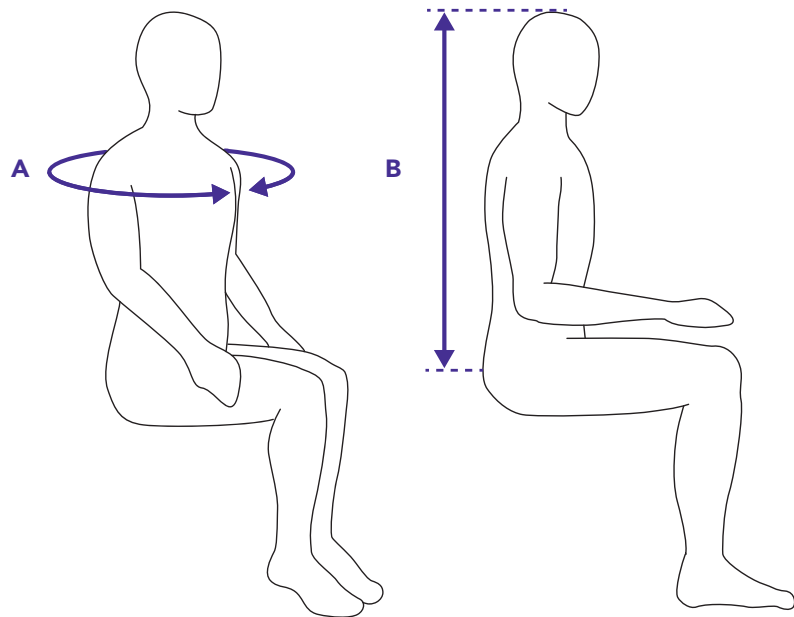

Silva Balance Sling

SPECIALISED RANGE

Code/s:
SILBF

Materials:
Superfine PLUS®

| | A | | B | |
|------|-------------|------------|------------|------------|
| | CM | INCH | CM | INCH |
| XXXS | 56 - 66cm | 22 - 26" | 50 - 55cm | 19½ - 21½" |
| XXS | 66 - 76cm | 26 - 30" | 56 - 62cm | 22 - 24½" |
| XS | 76 - 86cm | 30 - 34" | 60 - 66cm | 23½ - 26" |
| S | 86 - 96cm | 34 - 38" | 66 - 74cm | 26 - 29" |
| M | 96 - 108cm | 38 - 42½" | 74 - 80cm | 29 - 31½" |
| L | 108 - 130cm | 42½ - 51¼" | 80 - 88cm | 31½ - 34½" |
| XL | 130 - 144cm | 51¼ - 56¾" | 88 - 100cm | 34½ - 39½" |