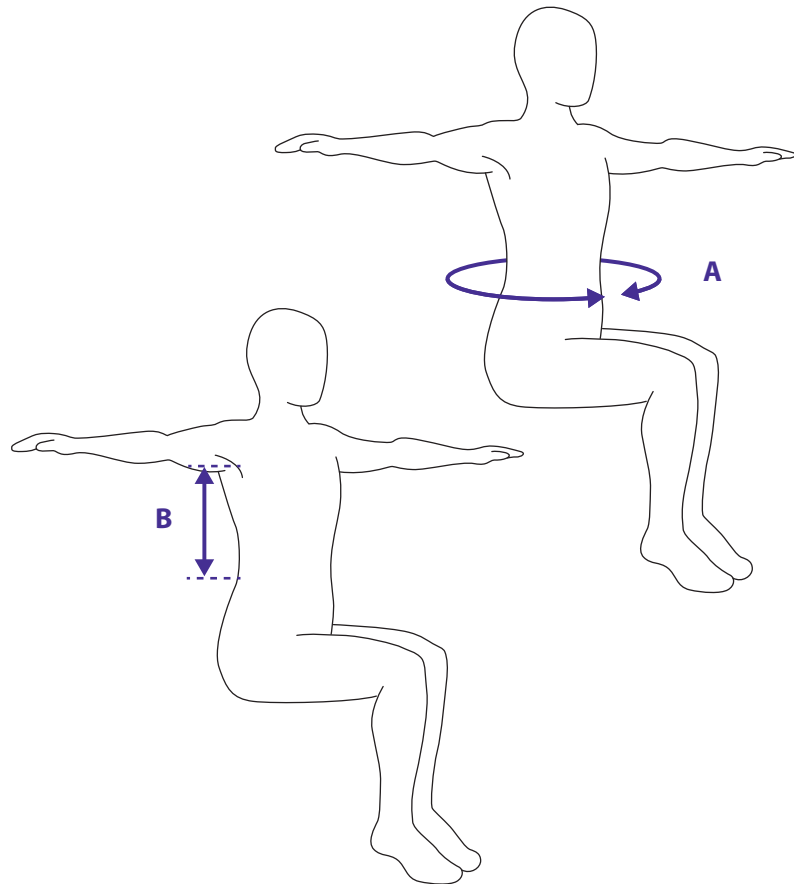

High Easy Toileting Sling

STANDARD RANGE

Code/s:
DA-ST3A

Materials:
100% Polyester

	A		B	
	CM	INCH	CM	INCH
XS	77 - 87cm	30¼ - 34¼"	22cm or over	8¾" or over
S	87 - 107cm	34¼ - 42¼"	25cm or over	10" or over
M	97 - 117cm	38¼ - 46"	27cm or over	10¾" or over
L	112 - 132cm	44 - 52"	28cm or over	11" or over
XL	125 - 145cm	49¼ - 57"	30cm or over	11¾" or over
XXL	138 - 158cm	54¼ - 62¼"	34cm or over	13½" or over