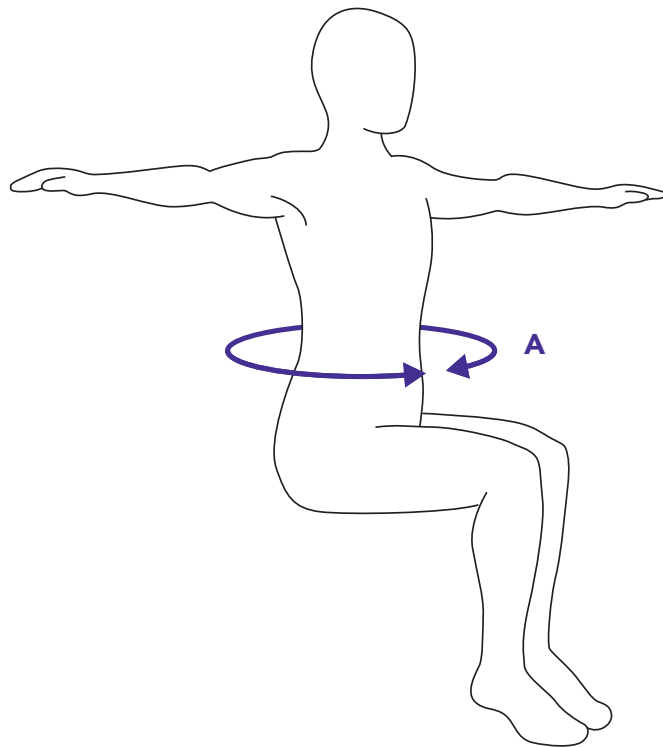

Rigid Standard Sling, Clip

REHABILITATION RANGE

Code/s:
DA-AS112

Materials:
100% Polyester

| | A | |
|-----|-------------|-------------|
| | CM | INCH |
| XS | 77 - 87cm | 30¼ - 34¼" |
| S | 87 - 107cm | 34¼ - 42¼" |
| M | 97 - 117cm | 38¼ - 46" |
| L | 112 - 132cm | 44 - 52" |
| XL | 125 - 145cm | 49¼ - 57" |
| XXL | 138 - 158cm | 54¼" - 62¼" |