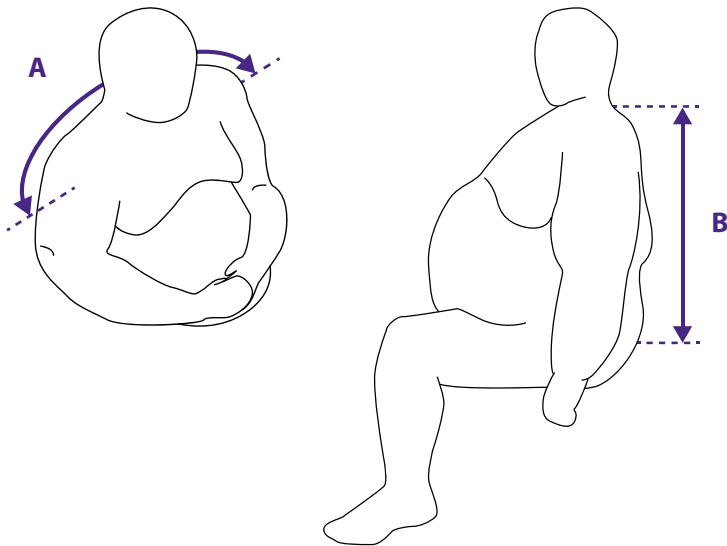

Bariatric Deluxe Sling

BARIATRIC RANGE

Code/s:

Long Tucks: M921504

Short Tucks: M921517

Materials:

100% Heavy Duty Polyester

	A		B	
	CM	INCH	CM	INCH
M921517-1	80 - 110cm	31½- 43¼"	up to 75cm	up to 29½"
M921504-1	80 - 110cm	31½- 43¼"	up to 75cm	up to 29½"
M921517-2	120 - 140cm	47¼- 55"	up to 75cm	up to 29½"
M921504-2	120 - 140cm	47¼- 55"	up to 75cm	up to 29½"