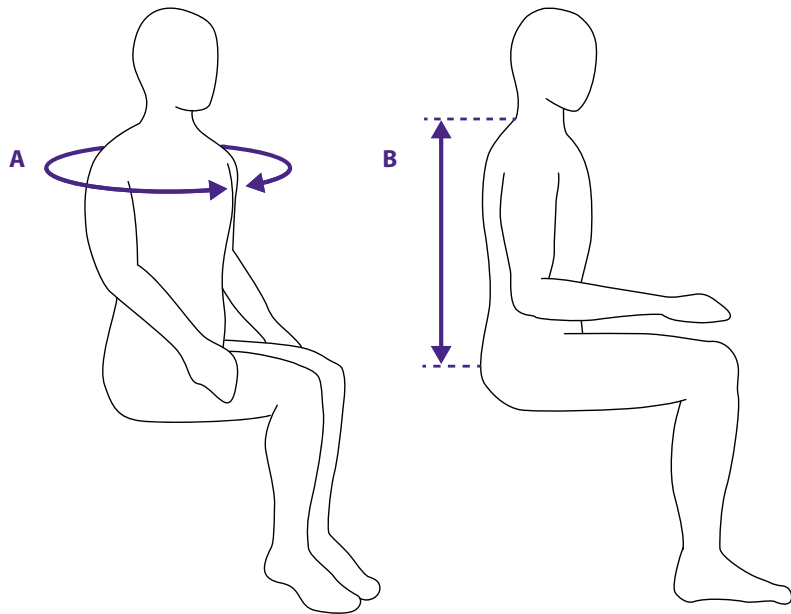

CC Rigid Low Convenience

STANDARD RANGE

Code/s:
CCR500P

Materials:
100% Polyester

	A		B	
	CM	INCH	CM	INCH
XS	76 - 86cm	30-34"	44 - 50cm	17½ - 19¾"
S	86 - 96cm	34-38"	50 - 57cm	19¾ - 22½"
M	96 - 108cm	38-42½"	57 - 64cm	22½ - 25¼"
L	108 - 130cm	42½ - 51¼"	64 - 69cm	25¼ - 27¼"
XL	130 - 144cm	51¼ - 56¾"	69 - 74cm	27¼ - 29¼"