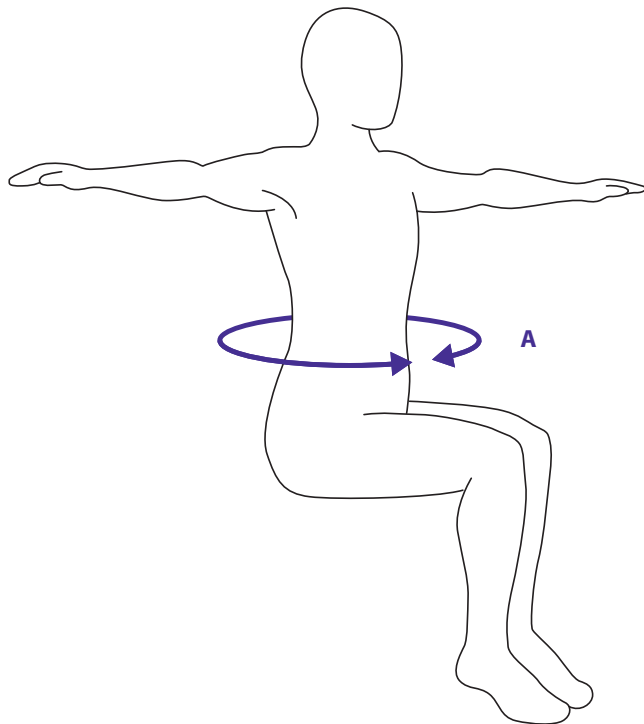

## CC Bradbury Turner

STANDARD RANGE

**Code/s:**  
CC390

**Materials:**  
100% Polyester

		A	
		CM	INCH
ONE SIZE	up to 158cm	up to 62¼"	