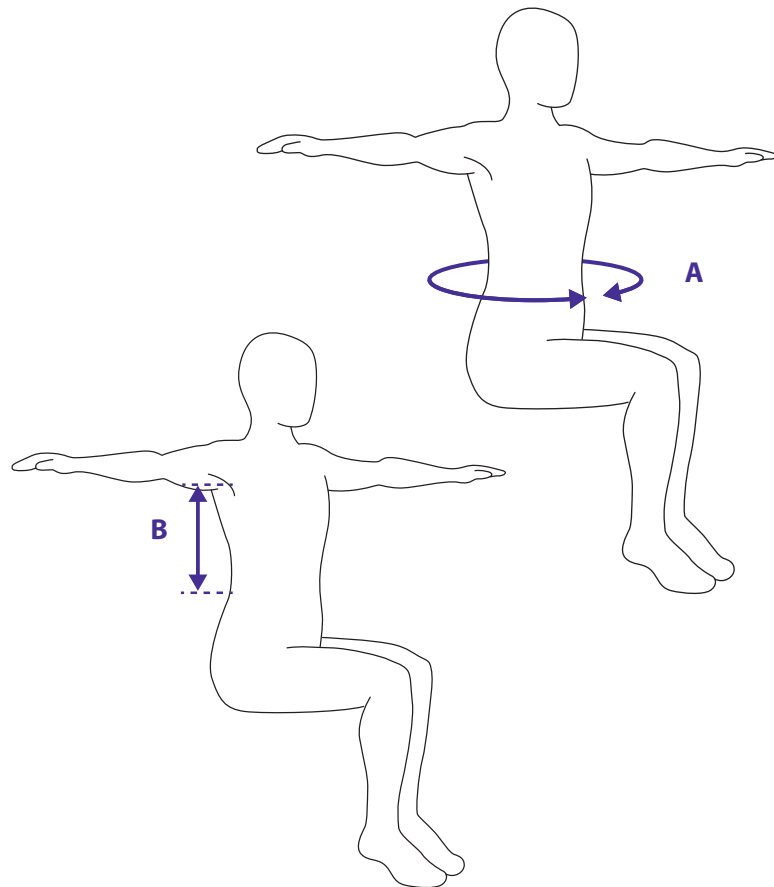

## Dress Sling

STANDARD RANGE

**Code/s:**  
ST1A

**Materials:**  
100% Polyester

	A		B	
	CM	INCH	CM	INCH
XXXS	38 - 58cm	15 - 19"	18cm or over	7" or over
XXS	59 - 77cm	23¼-30¼"	20cm or over	8" or over
XS	77 - 87cm	30¼ - 34¼"	22cm or over	8¾" or over
S	87 - 107cm	34¼ - 42¼"	25cm or over	10" or over
M	97 - 117cm	38¼ - 46"	27cm or over	10¾" or over
L	112 - 132cm	44 - 52"	28cm or over	11" or over
XL	125 - 145cm	49¼ - 57"	30cm or over	11¾" or over
XXL	138 - 158cm	54¼ - 62¼"	34cm or over	13"½ or over