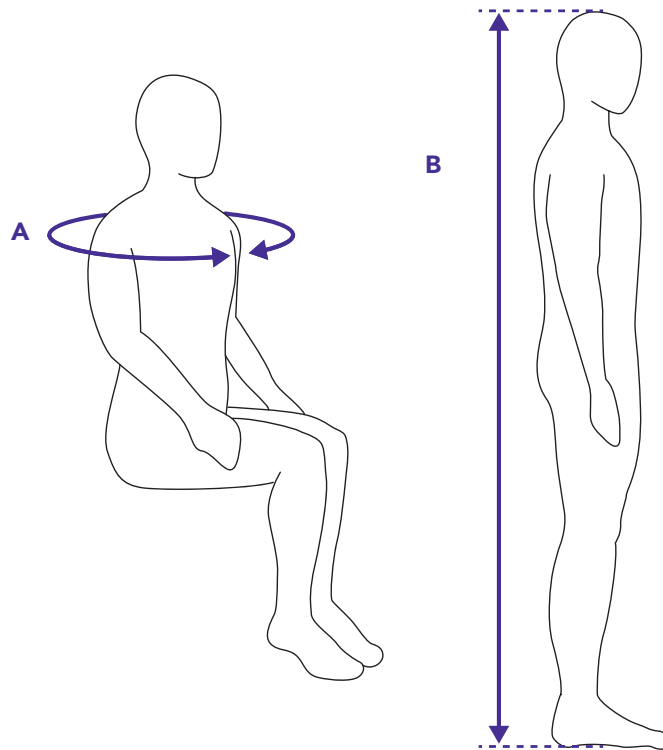

Manual Birthing Sling

SPECIALISED RANGE

Code/s:
BIRTH1

Materials:
100% Polyester Mesh

	A		B	
	CM	INCH	CM	INCH
One Size	Up to 104cm	Up to 41"	Up to 160cm	Up to 63"