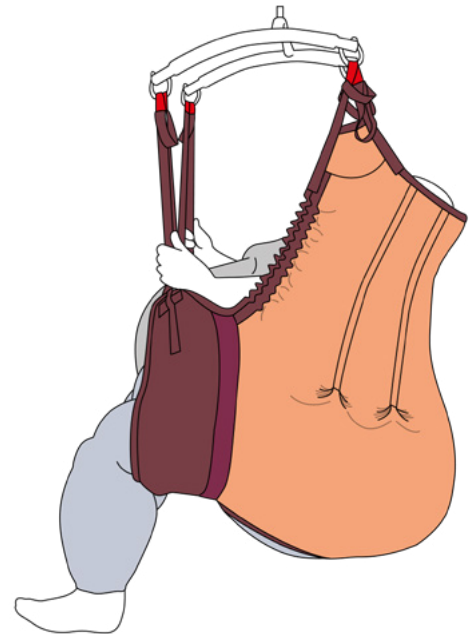

Bariatric Deluxe, Long Tucks

M921504

- Long tailoring tucks to main body of sling to support excess weight below the waist
- Elasticated sides
- Full supportive sling
- Manufactured in a woven polyester
- Full leg paddles for femur support with easy glide fabric to both sides for ease of application
- Additional inner leg loops to help facilitate optimum pick up positions
- Access for hygiene purposes
- Wash Temp 95°C/203°F
- Tumble dry low heat (max 50°C)

Product Codes & Specifications:

100% Heavy Duty Polyester

		A	B	C	D
1	M921504-1	80 - 110cm	up to 75cm	109cm	70cm
2	M921504-2	120 - 140cm	up to 75cm	150cm	70cm