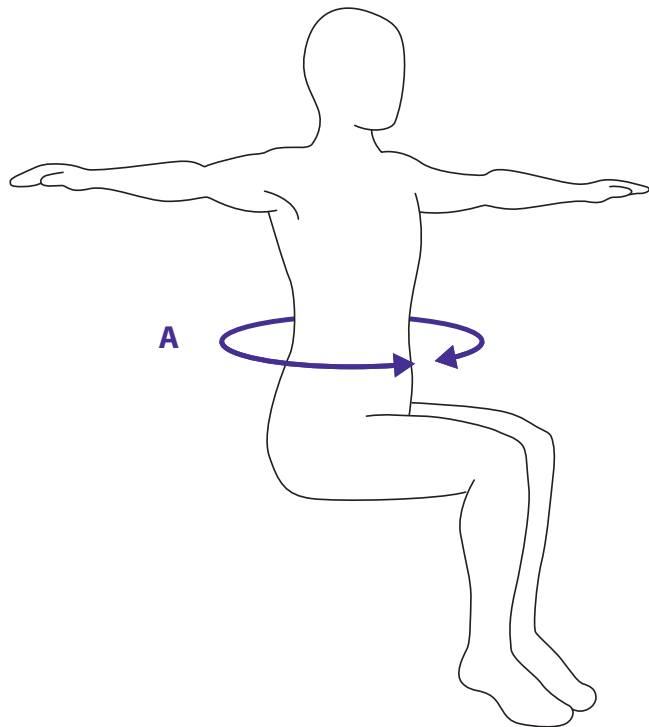

Deluxe Safety Belt

ACCESSORIES RANGE

Code/s:

193

Materials:

100% Polyester

	A	
	CM	INCH
Small - Medium	87 - 107cm	34¼ - 42¼"
Standard	97 - 117cm	38¼ - 46"
Medium - Large	112 - 132cm	44 - 52"