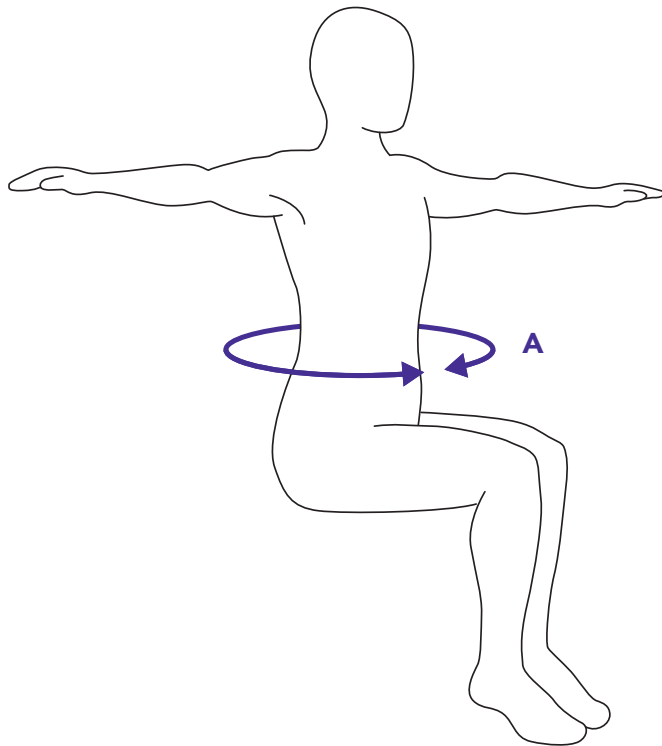

Soft Chest Stand Aid SSS

REHABILITATION RANGE

Code/s:
SILSB360

Materials:
100% Polyester

	A	
	CM	INCH
XS	77 - 87cm	30¼ - 34¼"
S	87 - 107cm	34¼ - 42¼"
M	97 - 117cm	38¼ - 46"
L	112 - 132cm	44 - 52"
XL	125 - 145cm	49¼ - 57"
XXL	138 - 158cm	54¼" - 62¼"