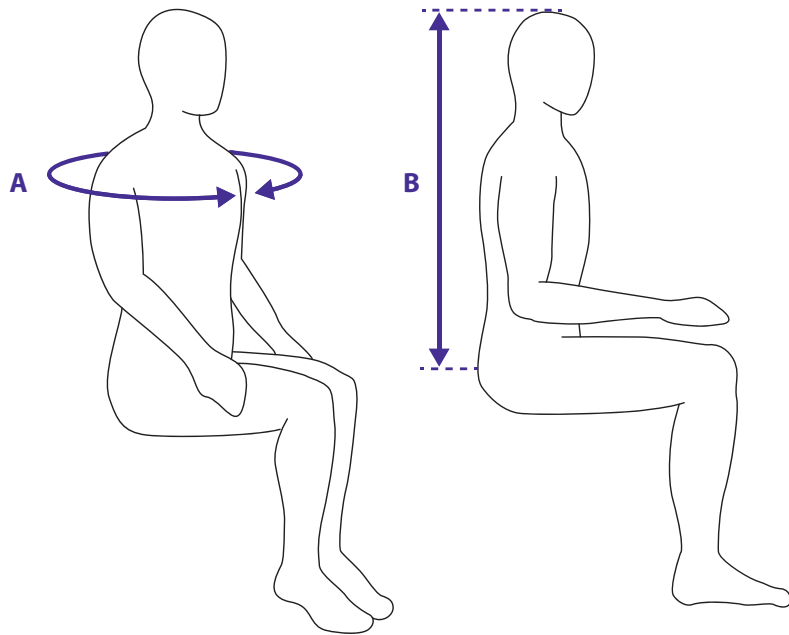

CC Universal High Back

STANDARD RANGE

Code/s:
CCR400P

Materials:
100% Polyester

	A		B	
	CM	INCH	CM	INCH
XS	76 - 86cm	30 - 34"	60 - 66cm	23½ - 26"
S	86 - 96cm	34 - 38"	66 - 74cm	26 - 29"
M	96 - 108cm	38 - 42½"	74 - 80cm	29 - 31½"
L	108 - 130cm	42½ - 51¼"	80 - 88cm	31½ - 34½"
XL	130 - 144cm	51¼ - 56¾"	88 - 100cm	34½ - 39½"