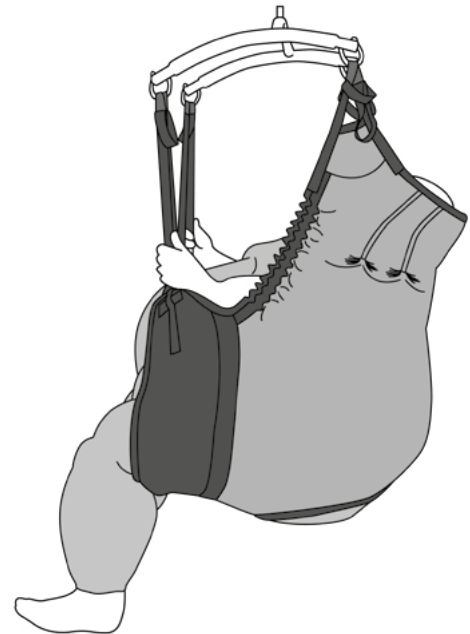

Bariatric Deluxe, Short Tucks

M921517

- Short tucks to back section to allow more fullness to main body of sling
- Elasticated sides
- Full supportive sling
- Manufactured in a woven polyester
- Full leg paddles for femur support with easy glide fabric to both sides for ease of application
- Additional inner leg loops to help facilitate optimum pick up positions
- Access for hygiene purposes
- Wash Temp 95°C/203°F
- Tumble dry low heat (max 50°C)

Product Codes & Specifications:

100% Heavy Duty Polyester

		A	B	C	D
1	M921517-1	80 - 110cm	up to 75cm	109cm	70cm
2	M921517-2	120 - 140cm	up to 75cm	150cm	70cm