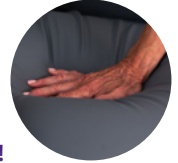

Air Comfort Deluxe V2 Chair

Try the
ultimate
chair in
pressure
care **TODAY!**

The Product

The **Air Comfort Deluxe V2 Chair** is a patented airgonomic seating system. Developed in the treatment and prevention of pressure issues relating to long term seating, the pressure redistribution design offers full patient comfort. The seating surface has no gaps making it easy to wipe clean, repair and maintain.

Easy to manoeuvre
with foam grip,
ergonomic handles.

Removable and adjustable headrest
cushion for optimum positioning.

Can facilitate a TIS (Tilt in Space)
position with adjustable back
and lower sections.