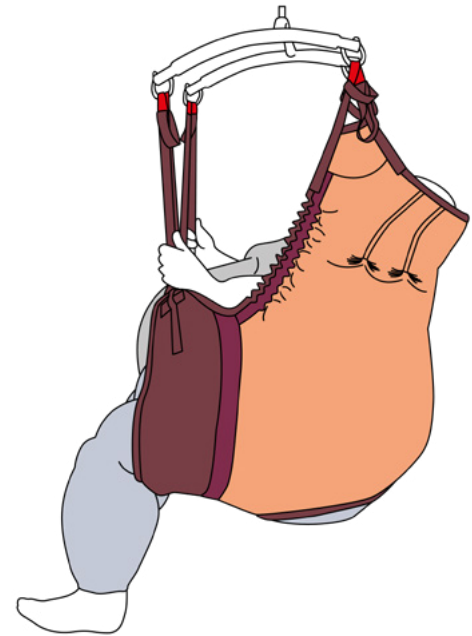

Bariatric Deluxe, Short Tucks

M921517

- Short tucks to back section to allow more fullness to main body of sling
- Elasticated sides
- Full supportive sling
- Manufactured in a woven polyester
- Full leg paddles for femur support with easy glide fabric to both sides for ease of application
- Additional inner leg loops to help facilitate optimum pick up positions
- Access for hygiene purposes
- Wash Temp 95°C/203°F
- Tumble dry low heat (max 50°C)

Product Codes & Specifications:

100% Heavy Duty Polyester

		A	B	C	D
1	M921517-1	80 - 110cm	up to 75cm	109cm	70cm
2	M921517-2	120 - 140cm	up to 75cm	150cm	70cm