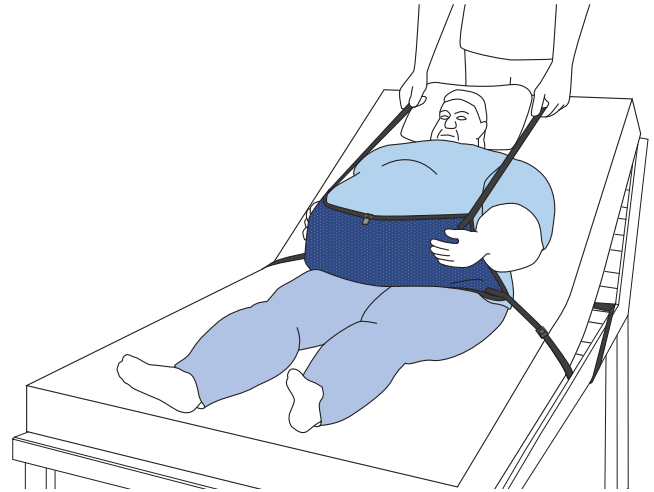

Pannus Support Sling

- Manufactured in Silva-Superfine with COOLMAX® fabric
- Easy to apply
- Helps to gain access for hygiene purposes
- Will help support and aid lifting
- Reduces patient/carer handling
- Wash Temp 71°C/159°F
- Tumble dry low heat (max 50°C)

B-PAN