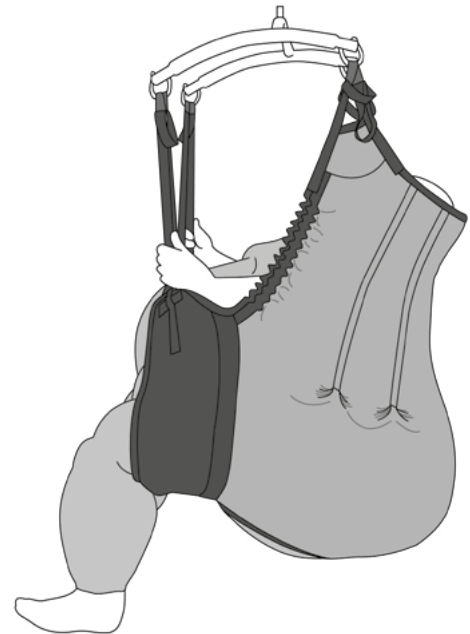

Bariatric Deluxe, Long Tucks

M921504

- Long tailoring tucks to main body of sling to support excess weight below the waist
- Elasticated sides
- Full supportive sling
- Manufactured in a woven polyester
- Full leg paddles for femur support with easy glide fabric to both sides for ease of application
- Additional inner leg loops to help facilitate optimum pick up positions
- Access for hygiene purposes
- Wash Temp 95°C/203°F
- Tumble dry low heat (max 50°C)

Product Codes & Specifications:

100% Heavy Duty Polyester

		A	B	C	D
1	M921504-1	80 - 110cm	up to 75cm	109cm	70cm
2	M921504-2	120 - 140cm	up to 75cm	150cm	70cm