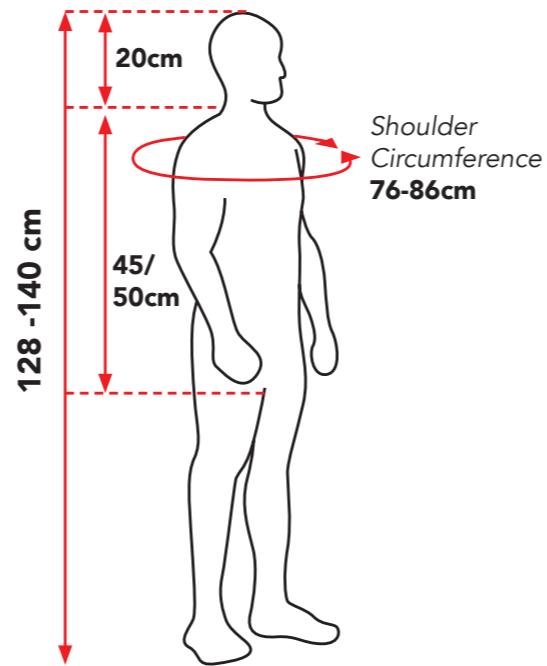

Sizing Guide

SILVA TRAVEL-LITE[®] MY SLING IN A BAG

AGE RANGE GUIDE: UP TO 6 YEARS

AGE RANGE GUIDE: UP TO 8 YEARS

AGE RANGE GUIDE: UP TO 10 YEARS

AGE RANGE GUIDE: UP TO SMALL ADULT

AGE RANGE GUIDE: MEDIUM ADULT

XXXSM

XXSM

XSM

SM

MED

Please Note:
Measurements are given for guidance and only reflect the design stated. If you require a custom made sling or have any further questions regarding Silvalea sizing please contact +44 (0)1626 331655 or customerservices@silvalea.com for more help.

Available in Silva-Superfine[®] fabric
SWL - 168lbs/12 stone/76kg