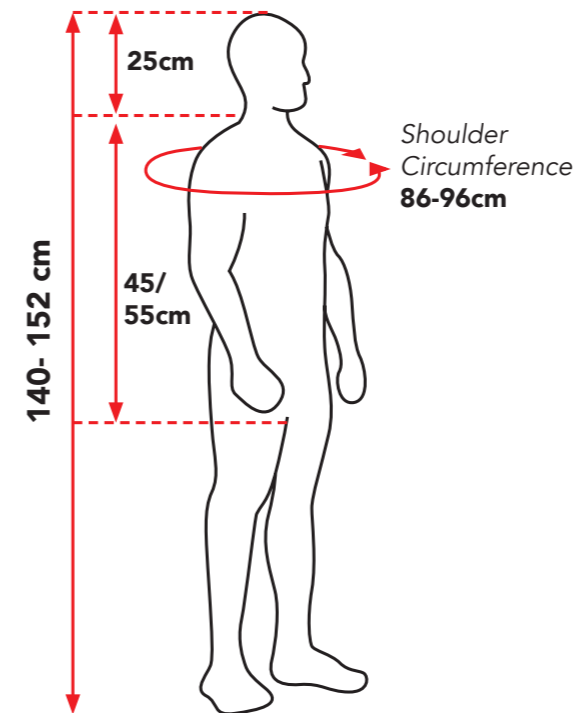

Sizing Guide

SILVA TRAVEL-LITE[®] MY SLING IN A BAG

AGE RANGE GUIDE: UP TO 6 YEARS

AGE RANGE GUIDE: UP TO 8 YEARS

AGE RANGE GUIDE: UP TO 10 YEARS

AGE RANGE GUIDE: UP TO SMALL ADULT

AGE RANGE GUIDE: MEDIUM ADULT

XXXSM

XXSM

XSM

SM

MED

Please Note:
Measurements are given for guidance and only reflect the design stated. If you require a custom made sling or have any further questions regarding Silvalea sizing please contact +44 (0)1626 331655 or customerservices@silvalea.com for more help.

Available in Silva-Superfine[®] fabric
SWL - 168lbs/12 stone/76kg