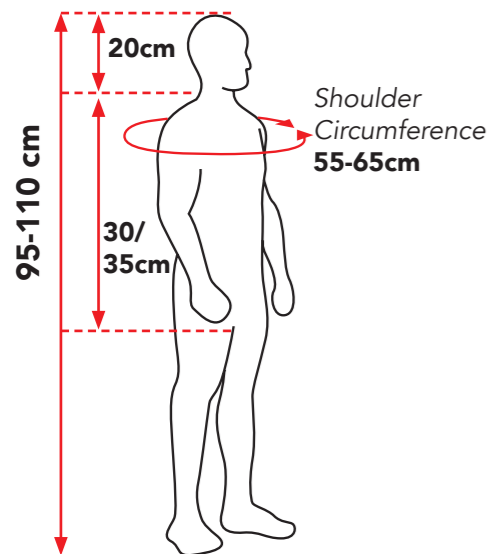

Sizing Guide

SILVA TRAVEL-LITE[®] MY SLING IN A BAG

AGE RANGE GUIDE: UP TO 6 YEARS

AGE RANGE GUIDE: UP TO 8 YEARS

AGE RANGE GUIDE: UP TO 10 YEARS

AGE RANGE GUIDE: UP TO SMALL ADULT

AGE RANGE GUIDE: MEDIUM ADULT

XXXSM

XXSM

XSM

SM

MED

Please Note:
Measurements are given for guidance and only reflect the design stated. If you require a custom made sling or have any further questions regarding Silvalea sizing please contact +44 (0)1626 331655 or customerservices@silvalea.com for more help.

Available in Silva-Superfine[®] fabric
SWL - 168lbs/12 stone/76kg