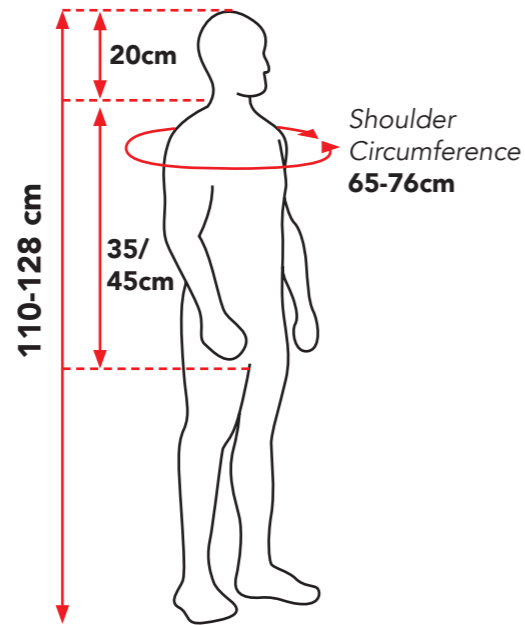

Sizing Guide

SILVA TRAVEL-LITE[®] MY SLING IN A BAG

AGE RANGE GUIDE: UP TO 6 YEARS

AGE RANGE GUIDE: UP TO 8 YEARS

AGE RANGE GUIDE: UP TO 10 YEARS

AGE RANGE GUIDE: UP TO SMALL ADULT

AGE RANGE GUIDE: MEDIUM ADULT

XXXSM

XXSM

XSM

SM

MED

Please Note:
Measurements are given for guidance and only reflect the design stated. If you require a custom made sling or have any further questions regarding Silvalea sizing please contact +44 (0)1626 331655 or customerservices@silvalea.com for more help.

Available in Silva-Superfine[®] fabric
SWL - 168lbs/12 stone/76kg