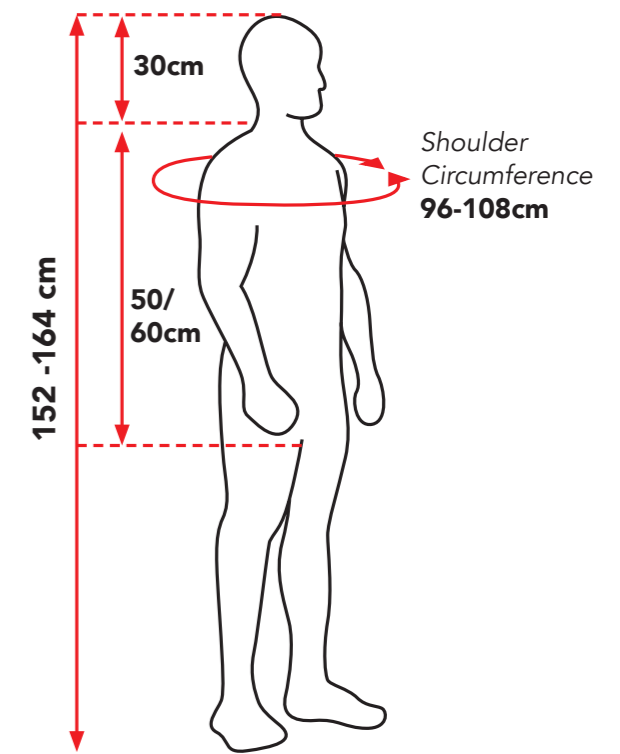

Sizing Guide

SILVA TRAVEL-LITE[®] MY SLING IN A BAG

AGE RANGE GUIDE: UP TO 6 YEARS

AGE RANGE GUIDE: UP TO 8 YEARS

AGE RANGE GUIDE: UP TO 10 YEARS

AGE RANGE GUIDE: UP TO SMALL ADULT

AGE RANGE GUIDE: MEDIUM ADULT

XXXSM

XXSM

XSM

SM

MED

Please Note:
Measurements are given for guidance and only reflect the design stated. If you require a custom made sling or have any further questions regarding Silvalea sizing please contact +44 (0)1626 331655 or customerservices@silvalea.com for more help.

Available in Silva-Superfine[®] fabric
SWL - 168lbs/12 stone/76kg