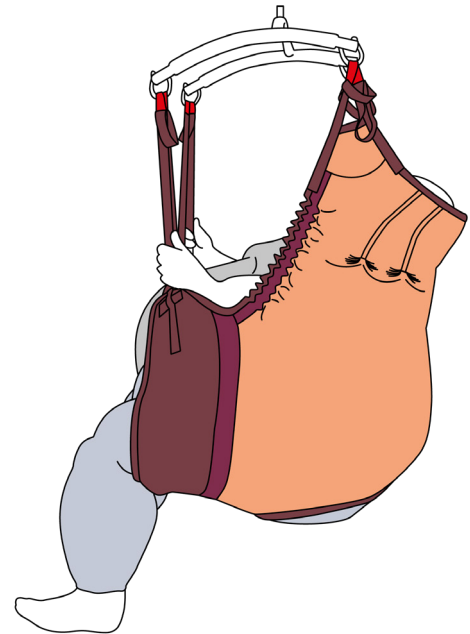

Silva-Supreme Deluxe Short Tucks

M921517

- Short tucks to back section to allow more fullness to main body of sling
- Elasticated sides
- Full supportive sling
- Manufactured in a woven polyester
- Full leg paddles for femur support with easy glide fabric to both sides for ease of application
- Additional inner leg loops to help facilitate optimum pick up positions
- Access for hygiene purposes
- Wash Temp 95°C/203°F
- Tumble dry low heat (max 50°C)

Product Codes & Specifications:

100% Heavy Duty Polyester

		A	B	C	D
1	M921517-1	80 - 110cm	up to 75cm	102cm	75cm
2	M921517-2	120 - 140cm	up to 75cm	155cm	75cm