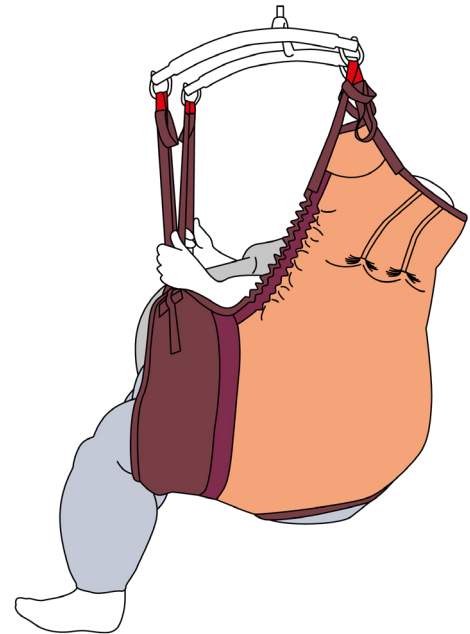

Bariatric Deluxe, Short Tucks

M921517

- Short tucks to back section to allow more fullness to main body of sling
- Elasticated sides
- Full supportive sling
- Manufactured in a woven polyester
- Full leg paddles for femur support with easy glide fabric to both sides for ease of application
- Additional inner leg loops to help facilitate optimum pick up positions
- Access for hygiene purposes
- Wash Temp 95°C/203°F
- Tumble dry low heat (max 50°C)

Product Codes & Specifications:

100% Heavy Duty Polyester

		A	B	C	D
1	M921517-1	80 - 110cm	up to 75cm	102cm	75cm
2	M921517-2	120 - 140cm	up to 75cm	155cm	75cm