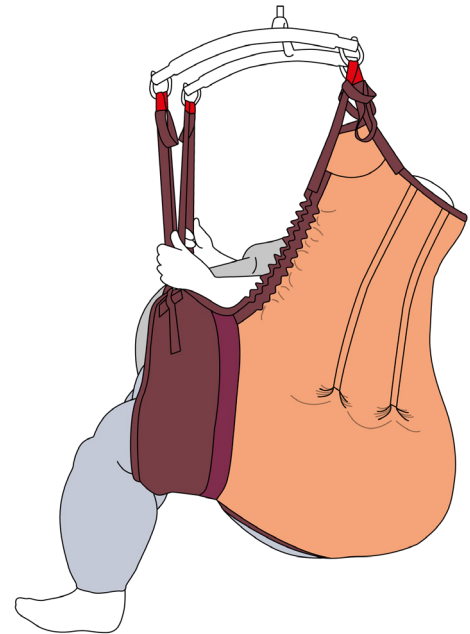

Bariatric Deluxe, Long Tucks

M921504

- Long tailoring tucks to main body of sling to support excess weight below the waist
- Elasticated sides
- Full supportive sling
- Manufactured in a woven polyester
- Full leg paddles for femur support with easy glide fabric to both sides for ease of application
- Additional inner leg loops to help facilitate optimum pick up positions
- Access for hygiene purposes
- Wash Temp 95°C/203°F
- Tumble dry low heat (max 50°C)

Product Codes & Specifications:

100% Heavy Duty Polyester

		A	B	C	D
1	M921504-1	80 - 110cm	up to 75cm	102cm	75cm
2	M921504-2	120 - 140cm	up to 75cm	155cm	75cm