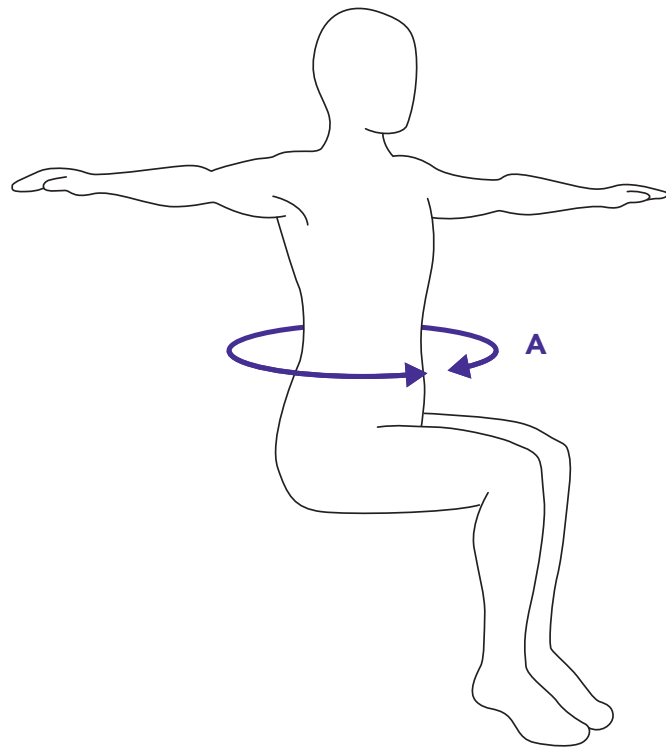

Stand Assist Sling

REHABILITATION RANGE

Code/s:
AS113

Materials:
100% Polyester

		A	
		CM	INCH
M		97 - 117cm	38¼ - 46"
L		112 - 132cm	44 - 52"